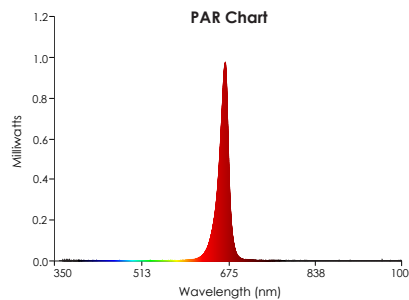

Photoperiod Manipulator

- Night Interruption
- Day light extension
- Seed germination