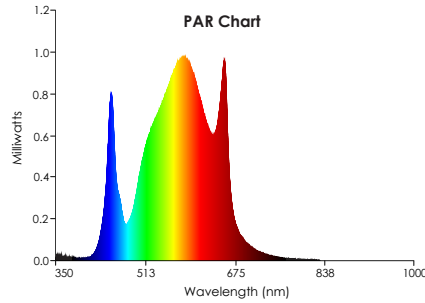

Full Spectrum

- Full cycle growth
- Low intensity

Length	48"	72"
PBAR	20.45 $\mu\text{mol/s}$	33.31 $\mu\text{mol/s}$
Voltage [50-60 Hz]	24V DC	24V DC
Current [@ 24V DC]	0.49 A	0.83 A
Power	11.8 W	20.0 W