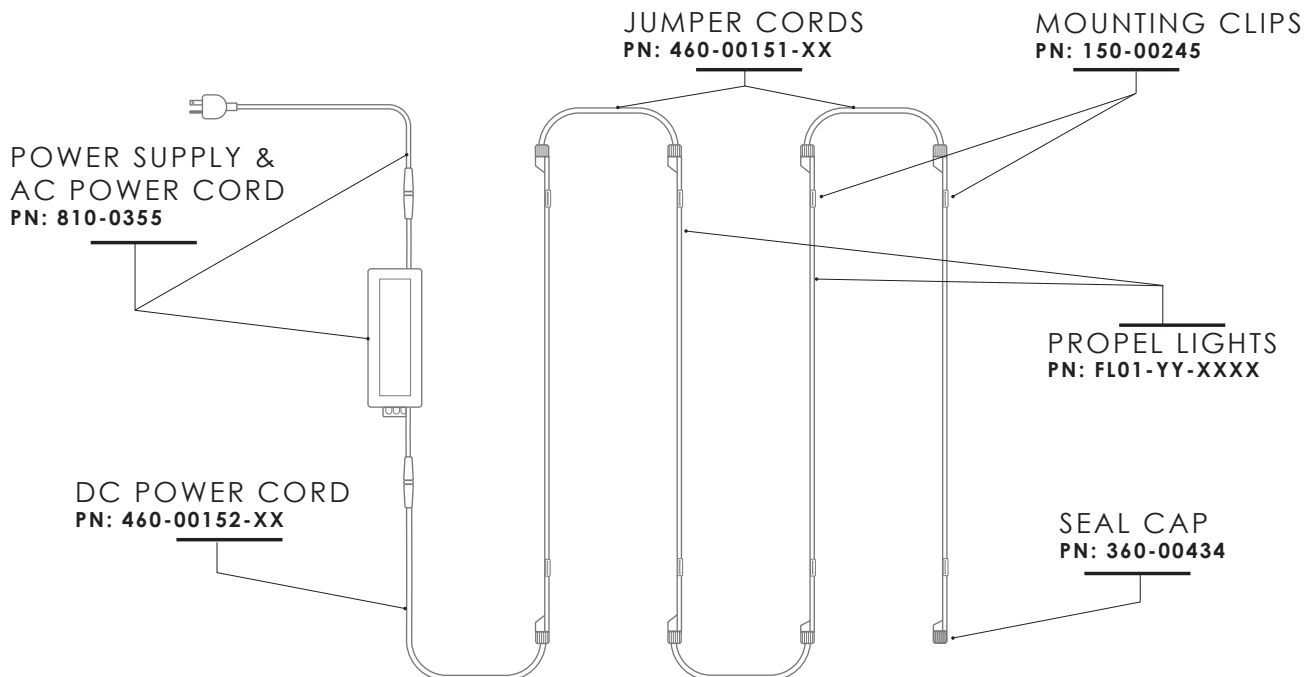

48", 72" or Custom Kit Options

See page 3 for kit specifications

Features

- Accessory lighting to aid in vegetative and flowering stages
- Optimize the grow space in standard 4 x 4 tent footprint
- Control yield, consistency and quality
- Maximize output
- Daisy chain convenience
- Quick and easy installation
- Combine with ITC Horticulture top lighting for higher intensity

Full Spectrum

- Full cycle growth
- Low intensity

Length	48"	72"
PBAR	20.45 $\mu\text{mol/s}$	33.31 $\mu\text{mol/s}$
Voltage [50-60 Hz]	24V DC	24V DC
Current [@ 24V DC]	0.49 A	0.83 A
Power	11.8 W	20.0 W

Photoperiod Manipulator

- Night Interruption
- Day light extension
- Seed germination

Length	48"	72"
PBAR	20.7 $\mu\text{mol/s}$	29.33 $\mu\text{mol/s}$
Voltage	24V DC	24V DC
Current [@ 24V DC]	0.47 A	0.73 A
Power	11.7 W	17.56 W

Product Configuration Example

Product Dimensions

48" Kit Specification

Part #	Description	Parts Needed
FL01-48-XXXX*	48" Propel Light	4
810-00355	Power Supply w/ 6 Ft AC Cord Supply with NEMA 5-15	1
460-00151-56	Jumper Kit - 56 in (Lamp to Lamp)	3
460-00152-03	DC cord supply kit 152cm (Power Supply to Lamp)	1
360-00434	Seal Cap for End of Light	1
150-00245	Plastic Mounting Clips	18