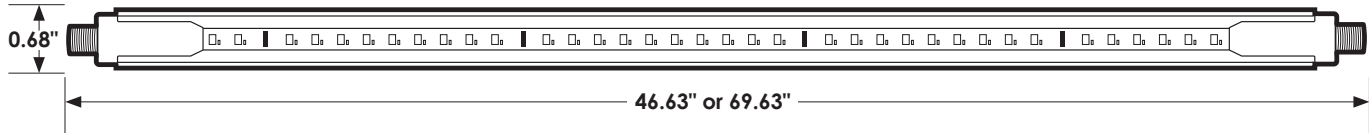

48", 72" or Custom Kit Options

See page 3 for kit specifications

Features

- Accessory lighting to aid in vegetative and flowering stages
- Optimize the grow space in standard 4 x 4 tent footprint
- Control yield, consistency and quality
- Maximize output
- Daisy chain convenience
- Quick and easy installation
- Combine with ITC Horticulture top lighting for higher intensity

Photoperiod Manipulator

- Night Interruption
- Day light extension
- Seed germination

Length	48"	72"
PBAR	20.7 $\mu\text{mol/s}$	29.33 $\mu\text{mol/s}$
Voltage	24V DC	24V DC
Current [@ 24V DC]	0.47 A	0.73 A
Power	11.7 W	17.56 W

Product Configuration Example

Product Dimensions

48" Kit Specification

Part #	Description	Parts Needed
FL01-48-XXXX*	48" Propel Light	4
810-00355	Power Supply w/ 6 Ft AC Cord Supply with NEMA 5-15	1
460-00151-56	Jumper Kit - 56 in (Lamp to Lamp)	3
460-00152-03	DC cord supply kit 152cm (Power Supply to Lamp)	1
360-00434	Seal Cap for End of Light	1
150-00245	Plastic Mounting Clips	18