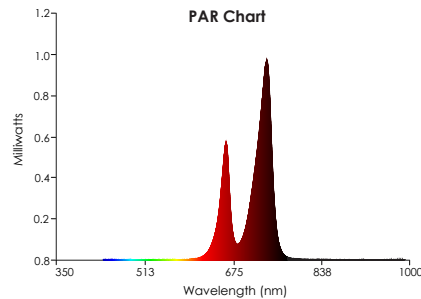

#### Photo Period Manipulator

- Night Interruption
- Day light extension
- Seed germination

Length	48"	72"
PBAR	20.7 $\mu\text{mol/s}$	29.33 $\mu\text{mol/s}$
Voltage	24V DC	24V DC
Current [@ 24V DC]	0.47 A	0.73 A
Power	11.7 W	17.56 W

#### PFR Heavy - Phytochrome Controller

- Long day - promote
- Short day - inhibit

Length	48"	72"
PBAR	10.5 $\mu\text{mol/s}$	16.0 $\mu\text{mol/s}$
Voltage [50-60 Hz]	24V DC	24V DC
Current [@ 24V DC]	.42A	.71 A
Power	10.15 W	17.06 W