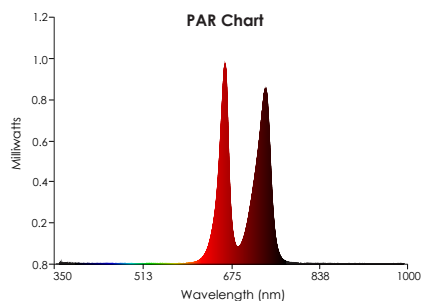

#### PFR Heavy - Phytochrome Controller

- Long day - promote
- Short day - inhibit

Length	48"	72"
PBAR	10.5 $\mu\text{mol/s}$	16.0 $\mu\text{mol/s}$
Voltage [50-60 Hz]	24V DC	24V DC
Current [@ 24V DC]	.42A	.71 A
Power	10.15 W	17.06 W

#### PR Heavy - Phytochrome Controller

- Long day - inhibit
- Short day - promote

Length	48"	72"
PBAR	13.5 $\mu\text{mol/s}$	20.1 $\mu\text{mol/s}$
Voltage [50-60 Hz]	24V DC	24V DC
Current [@ 24V DC]	.45 A	.72 A
Power	10.2 W	17.33 W