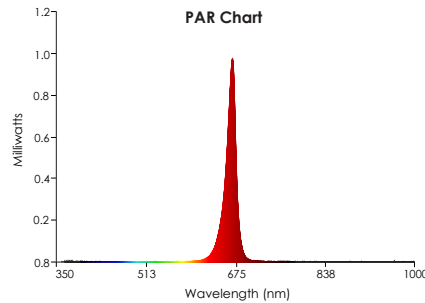

Photo Period Manipulator

- Night Interruption
- Day light extension
- Seed germination

Length	48"	72"
PBAR	20.7 $\mu\text{mol/s}$	29.33 $\mu\text{mol/s}$
Voltage	24V DC	24V DC
Current [@ 24V DC]	0.47 A	0.73 A
Power	11.7 W	17.56 W

PFR Heavy - Phytochrome Controller

- Long day - promote
- Short day - inhibit