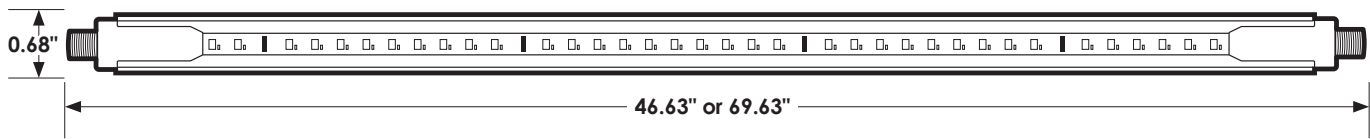

Part Number Specification

FL01-LL-XXXX

Base Part	Length (LL)	Spectrum (XXXX)
FL01	48 - 48" 72 - 72"	0000 = Photo Period Manipulator 0010 = PFr Heavy - Phytochrome Controller 0011 = PR Heavy - Phytochrome Controller
**5 year or 50,000 hour warranty on light and power supply		

Product Dimensions