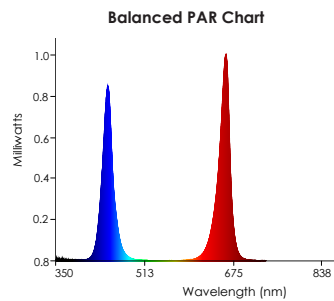

PPF	273 $\mu\text{mol/s}$
PPE	2.23 $\mu\text{mol/J}$
Voltage [50-60 Hz]	100V - 277V AC
Current [@ 120V AC]	1A @120V AC
Power	122W
Power Factor	99.7
Heat Output	416.28 BTU/hr

Vegetative Spectrum

- Large plugs
- Large vegetation
- Stocked length option is 48" inches

PPF	234 $\mu\text{mol/s}$
PPE	1.85 $\mu\text{mol/J}$
Voltage [50-60 Hz]	100V - 277V AC
Current [@ 120V AC]	1.1A @120V AC
Power	127W
Power Factor	99.7
Heat Output	433 BTU/hr

Balanced Spectrum

- Brings out red pigment
- Produces small, compact plants that are good for transport
- Stocked length option is 48" inches

PPF	249 µmol/s
PPE	2.11 µmol/J
Voltage [50-60 Hz]	100V - 277V AC
Current [@ 120V AC]	1A @120V AC
Power	118W
Power Factor	99.7
Heat Output	403 BTU/hr

Full Spectrum

- Designed to mimic natural sunlight
- Assists in all growth phases
- Improves color perception for farmer/grower
- Stocked length option is 44" inches