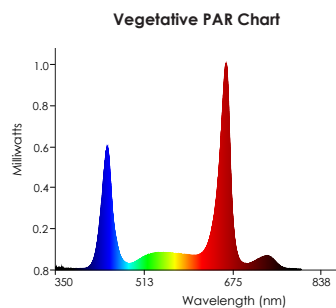

Seedling Spectrum

- Good for growing seedlings or plugs; easy automated transplanting
- Large root to vegetation ratio
- Plants have better color but have smaller top vegetative growth
- Stocked length option is 48" inches

PPF	234 $\mu\text{mol/s}$
PPE	1.85 $\mu\text{mol/J}$
Voltage [50-60 Hz]	100V - 277V AC
Current [@ 120V AC]	1.1A @120V AC
Power	127W
Power Factor	99.7
Heat Output	433 BTU/hr

Balanced Spectrum

- Brings out red pigment
- Produces small, compact plants that are good for transport
- Stocked length option is 48" inches

PPF	249 µmol/s
PPE	2.11 µmol/J
Voltage [50-60 Hz]	100V - 277V AC
Current [@ 120V AC]	1A @120V AC
Power	118W
Power Factor	99.7
Heat Output	403 BTU/hr

Full Spectrum

- Designed to mimic natural sunlight
- Assists in all growth phases
- Improves color perception for farmer/grower
- Stocked length option is 44" inches