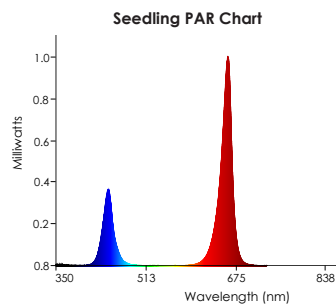

Seedling Spectrum

- Good for growing seedlings or plugs; easy automated transplanting
- Large root to vegetation ratio
- Plants have better color but have smaller top vegetative growth
- Stocked length option is 48" inches

PPF	234 $\mu\text{mol/s}$
PPE	1.85 $\mu\text{mol/J}$
Voltage [50-60 Hz]	100V - 277V AC
Current [@ 120V AC]	1.1A @120V AC
Power	127W
Power Factor	99.7
Heat Output	433 BTU/hr

Balanced Spectrum

- Brings out red pigment
- Produces small, compact plants that are good for transport
- Stocked length option is 48" inches

PPF	249 µmol/s
PPE	2.11 µmol/J
Voltage [50-60 Hz]	100V - 277V AC
Current [@ 120V AC]	1A @120V AC
Power	118W
Power Factor	99.7
Heat Output	403 BTU/hr

Full Spectrum

- Designed to mimic natural sunlight
- Assists in all growth phases
- Improves color perception for farmer/grower
- Stocked length option is 44" inches