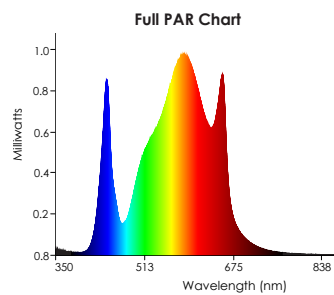

PPF	234 $\mu\text{mol/s}$
PPE	1.85 $\mu\text{mol/J}$
Voltage [50-60 Hz]	100V - 277V AC
Current [@ 120V AC]	1.1A @120V AC
Power	127W
Power Factor	99.7
Heat Output	433 BTU/hr

Balanced Spectrum

- Brings out red pigment
- Produces small, compact plants that are good for transport
- Stocked length option is 48" inches

PPF	249 µmol/s
PPE	2.11 µmol/J
Voltage [50-60 Hz]	100V - 277V AC
Current [@ 120V AC]	1A @120V AC
Power	118W
Power Factor	99.7
Heat Output	403 BTU/hr

Full Spectrum

- Designed to mimic natural sunlight
- Assists in all growth phases
- Improves color perception for farmer/grower
- Stocked length option is 44" inches