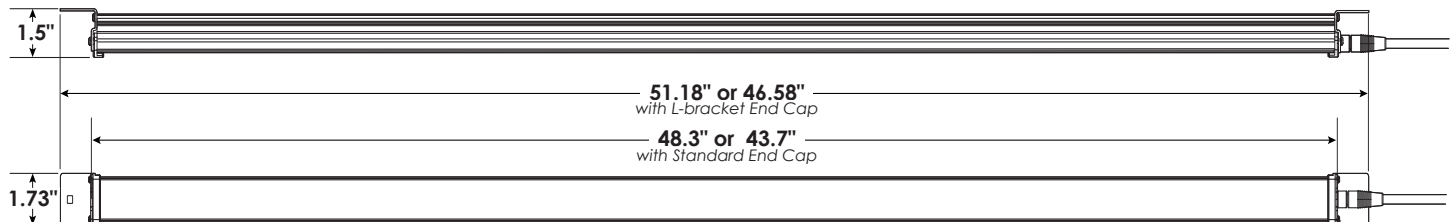

PPF	260 µmol/s
PPE	1.80 µmol/J
Voltage [50-60 Hz]	100V - 277V AC
Current [@ 120V AC]	1.2A @120V AC
Power	144W
Power Factor	99.7
Heat Output	491 BTU/hr

Part Number Specification: HLXX-LL-KKKK-SS-XX-XX

Base Part	End Cap Option (XX)	Length (LL)	Spectrum (KKKK)	Configuration (SS)	Power Supply (XX)	Plug Option (XX)
HL	01 - L-Bracket End Cap 03 - Standard End Cap	48 - 48" 44 - 44"	1000 - Seedling 2000 - Vegetative 3000 - Balanced 4000 - Full	01 - Single	01 - 150W non-dimmable 02 - 150W dimmable	00 - Light only, no plug 01 - NEMA 5-15 plug 20 - Smart Controller no plug* 30 - Smart controller with plug*

Side View

Top View