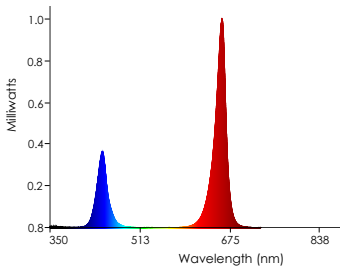

### Seedling Spectrum

- Good for growing seedlings or plugs; easy automated transplanting
- Large root to vegetation ratio
- Plants have better color but have smaller top vegetative growth

Seedling PAR Chart