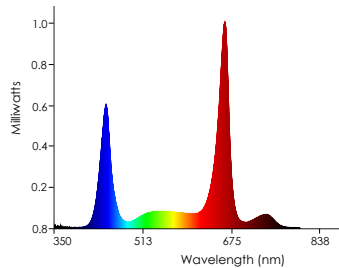

Vegetative Spectrum

- Large plugs
- Large vegetation

Vegetative PAR Chart