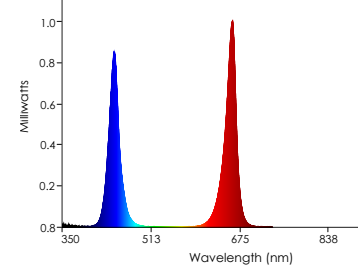

### Vegetative Spectrum

- Large plugs
- Large vegetation

Vegetative PAR Chart

|                     |                        |
|---------------------|------------------------|
| PPF                 | 1170 $\mu\text{mol/s}$ |
| PPE                 | 1.85 $\mu\text{mol/J}$ |
| Voltage [50-60 Hz]  | 100V - 277V AC         |
| Current [@ 120V AC] | 1.1A @120V AC          |
| Power               | 635W                   |
| Power Factor        | 99.7                   |
| Heat Output         | 2165 BTU/hr            |

### Balanced Spectrum

- Brings out red pigment
- Produces small, compact plants that are good for transport

Balanced PAR Chart

|                     |                        |
|---------------------|------------------------|
| PPF                 | 1245 $\mu\text{mol/s}$ |
| PPE                 | 2.11 $\mu\text{mol/J}$ |
| Voltage [50-60 Hz]  | 100V - 277V AC         |
| Current [@ 120V AC] | 1A @120V AC            |
| Power               | 590W                   |
| Power Factor        | 99.7                   |
| Heat Output         | 2080 BTU/hr            |