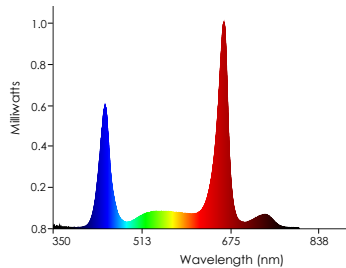

Vegetative Spectrum

- Large plugs
- Large vegetation

Vegetative PAR Chart