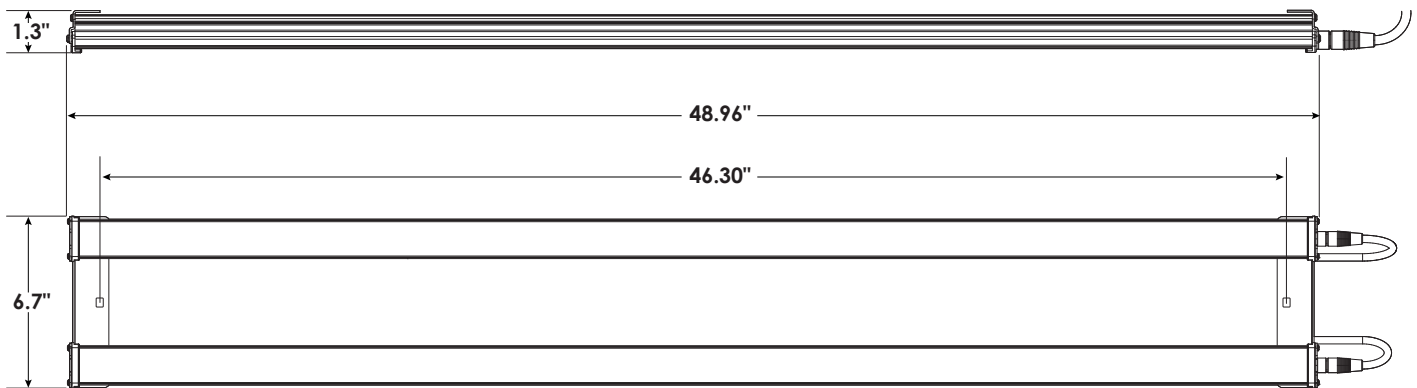

**Part Number Specification: HL01-LL-KKKK-SS-XX-XX**

Base Part	Length (LL)	Spectrum (KKKK)	Configuration (SS)	Power Supply (XX)	Plug Option (XX)
HL	48 - 48"	1000 - Seedling 2000 - Vegetative 3000 - Balanced	02 - Double	01 - 150W non-dimmable 02 - 150W dimmable	00 - Light only, no plug 01 - NEMA 5-15 plug 20 - Smart Controller no plug* 30 - Smart controller with plug*
<i>*must be specified with a dimmable power supply</i> <i>**5 year or 50,000 hour warranty on light and power supply</i>					

**Product Dimensions**
**Side View**

**Top View**