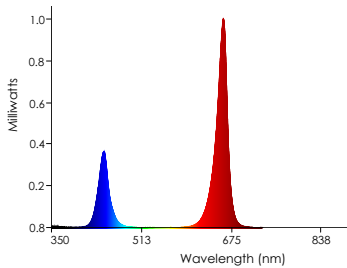

## Seedling Spectrum

- Good for growing seedlings or plugs; easy automated transplanting
- Large root to vegetation ratio
- Plants have better color but have smaller top vegetative growth

Seedling PAR Chart