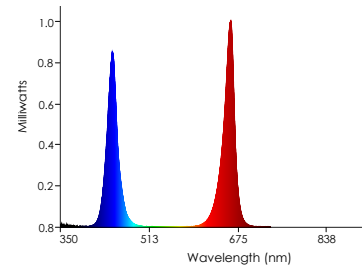

## Vegetative Spectrum

- Large plugs
- Large vegetation

Vegetative PAR Chart

PPF	468 µmol/s
PPE	1.85 µmol/J
Voltage [50-60 Hz]	100V - 277V AC
Current [@ 120V AC]	1.1A @120V AC
Power	254W
Power Factor	99.7
Heat Output	867 BTU/hr

## Balanced Spectrum

- Brings out red pigment
- Produces small, compact plants that are good for transport

Balanced PAR Chart

PPF	498 µmol/s
PPE	2.11 µmol/J
Voltage [50-60 Hz]	100V - 277V AC
Current [@ 120V AC]	1A @120V AC
Power	236W
Power Factor	99.7
Heat Output	806 BTU/hr